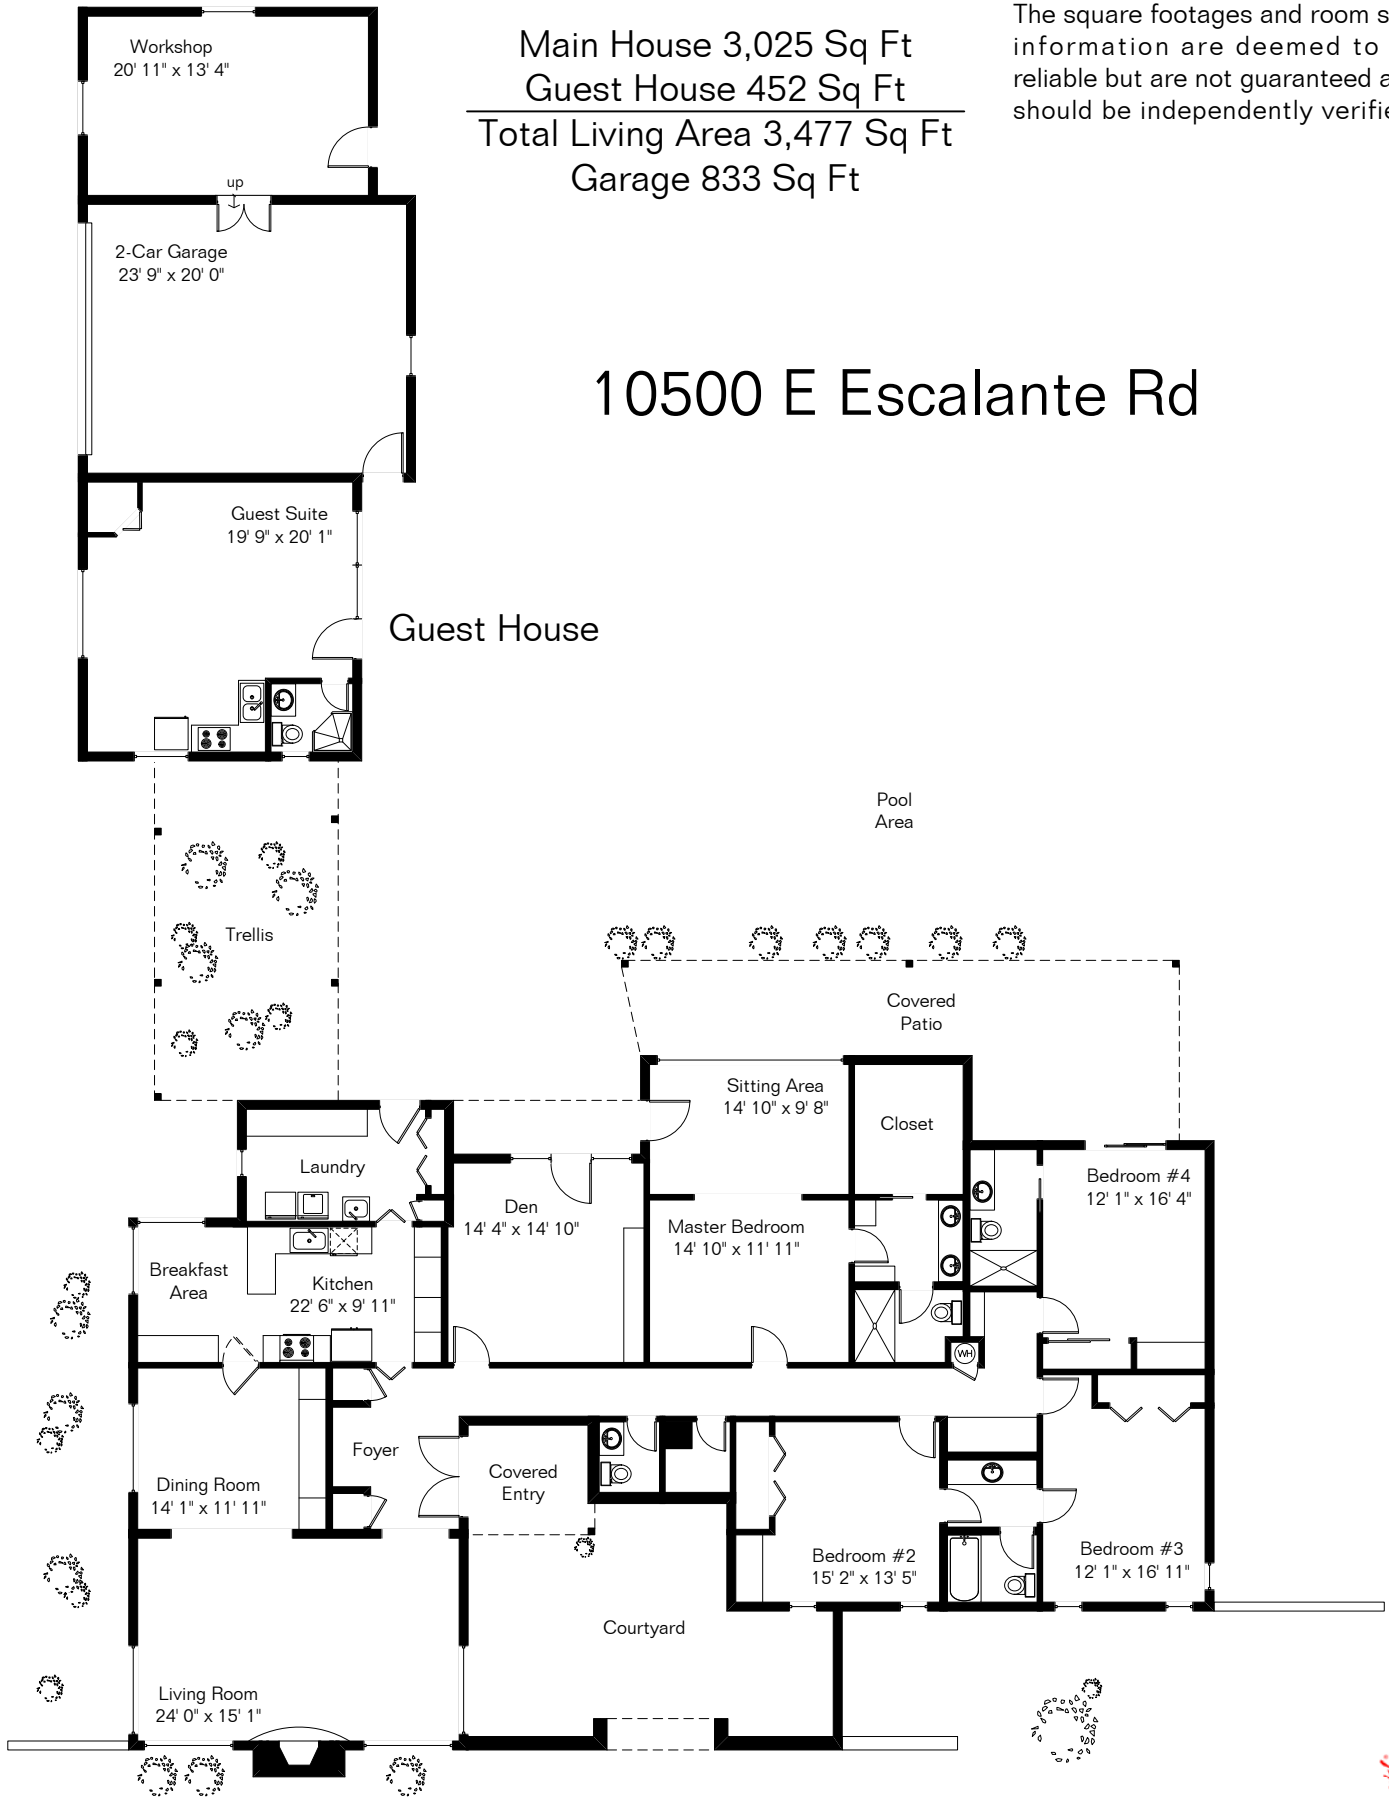

The square footages and room size information are deemed to be reliable but are not guaranteed and should be independently verified.

Main House 3,025 Sq Ft
Guest House 452 Sq Ft

Total Living Area 3,477 Sq Ft
Garage 833 Sq Ft

10500 E Escalante Rd

Site Visit November 2012

0 ft. 6 ft. 10 ft. 20 ft.

Copyright 2017 Floor Plans First! LLC
All Rights Reserved.

www.FloorPlansFirst.com

Toll Free (877) 887-1500
Voice (520) 881-1500
Fax (520) 791-7701

Floor Plans First!
See the Floor Plan First!